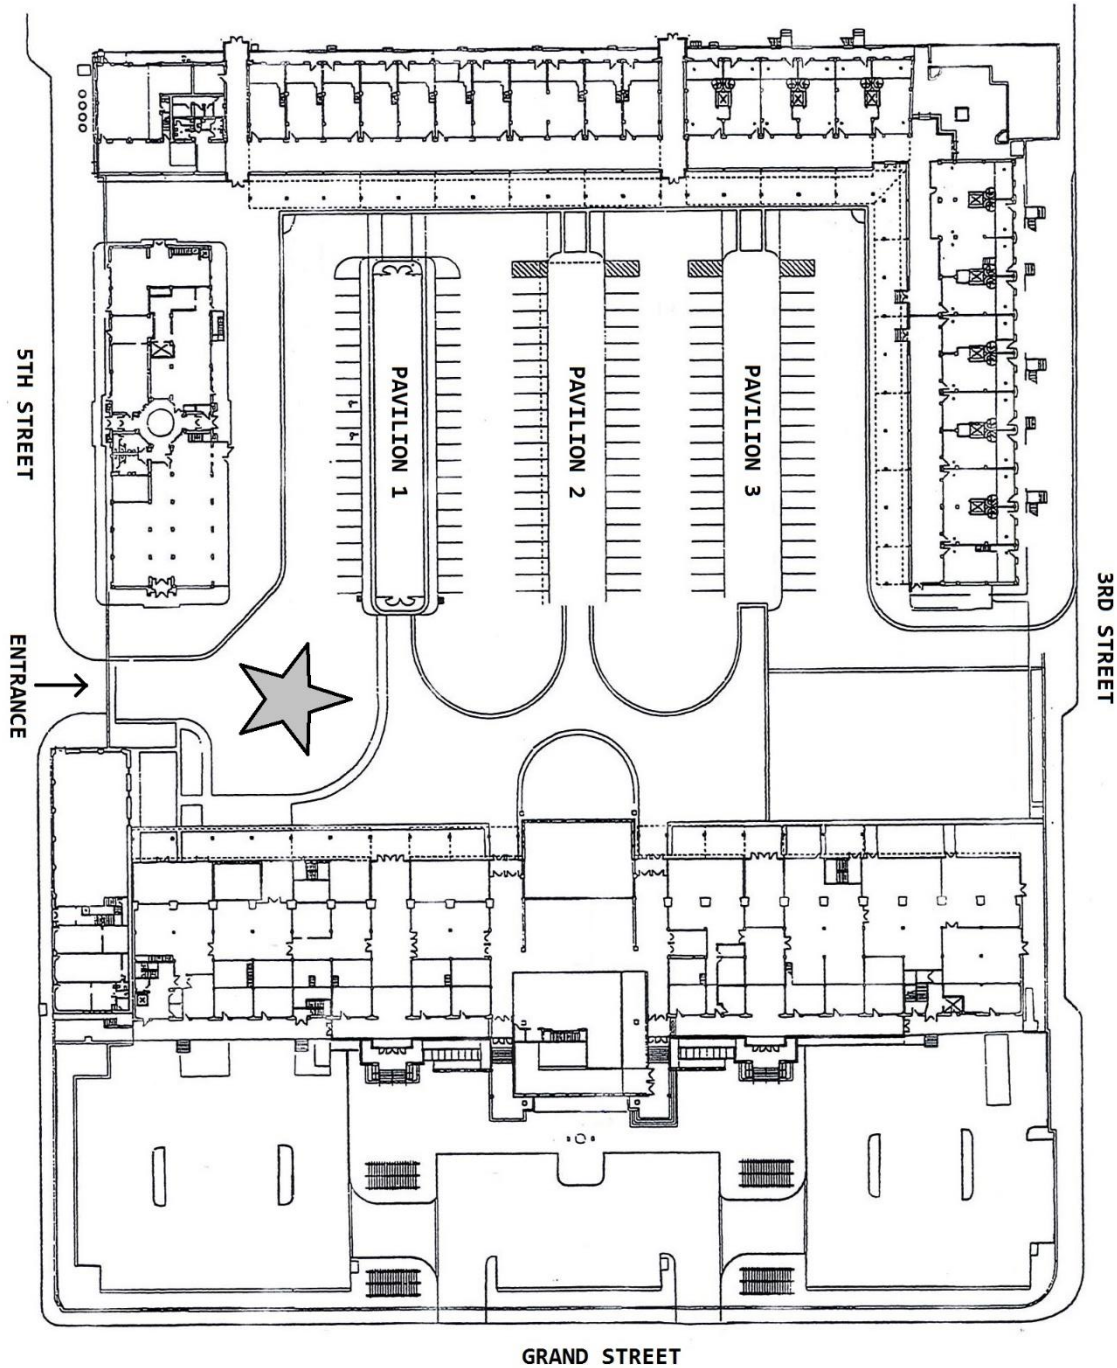

# 2019 Art of the Machine Map

Enter and exit from the archway on 5<sup>th</sup> Street  
Set-up location indicated on the map by the star

Contact Info:  
Deb Connors – Farmers' Market Manager

farmersmarket@thecitymarket.org  
(816) 842-1271